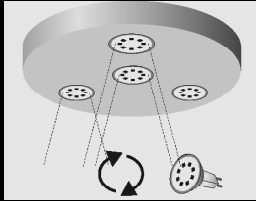

Die folgenden Produkte entsprechen den Kriterien zur Bewertung von ökologischen Farben, Lacke und Lasuren auf Wasserbasis der Kampagne Clever akafen und sind im Handel mit dem Hinweis „Clever akafen“ gekennzeichnet.

Les produits suivants remplissent les critères sur l'évaluation de peintures, laques et lasures à base d'eau de la campagne Clever akafen et sont mis en évidence dans le commerce à l'aide de la mention « Clever akafen ».

The following products fulfill the criterias about ecological paints, lacquers and glazes of the compaign Clever akafen and are marked in the commerce with the logo “Clever akafen”.