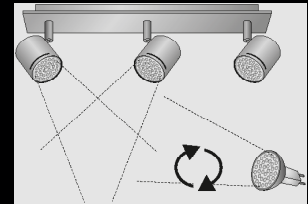

LED-Leuchten mit austauschbaren Leuchtmitteln / Lampes LED avec ampoules remplaçables / LED lights with replaceable bulbs

Aqua Vive Cyprus
Aqua Vive Lanzarote
Aqua Vive Malta
Aqua Santorini

Base Line Spots LED

Brillant Belicia Indoor
Brillant Bente Indoor
Brillant Frieda Indoor
Brillant Jesper & Flat Grill Indoor

Brilloner 1er LED Spot matt-nickel
Brilloner 1er LED Spot titanfarbig
Brilloner 2er LED Spot titanfarbig
Brilloner 3er LED Spot „Sub“
Brilloner 3er LED Spot matt-nickel
Brilloner 3er LED Spot titanfarbig
Brilloner 4er LED Spot matt-nickel
Brilloner 4er LED Spot titanfarbig
Brilloner 6er LED Spot titanfarbig
Brilloner Bad Leuchte Splash
Brilloner LED Deckenleuchte Gold

Casay LED-Badleuchte Caprioli
Casaya Silvia

Eglo Aggius
Eglo Airman
Eglo Almana
Eglo Arborio
Eglo Batista 3
Eglo Bimeda