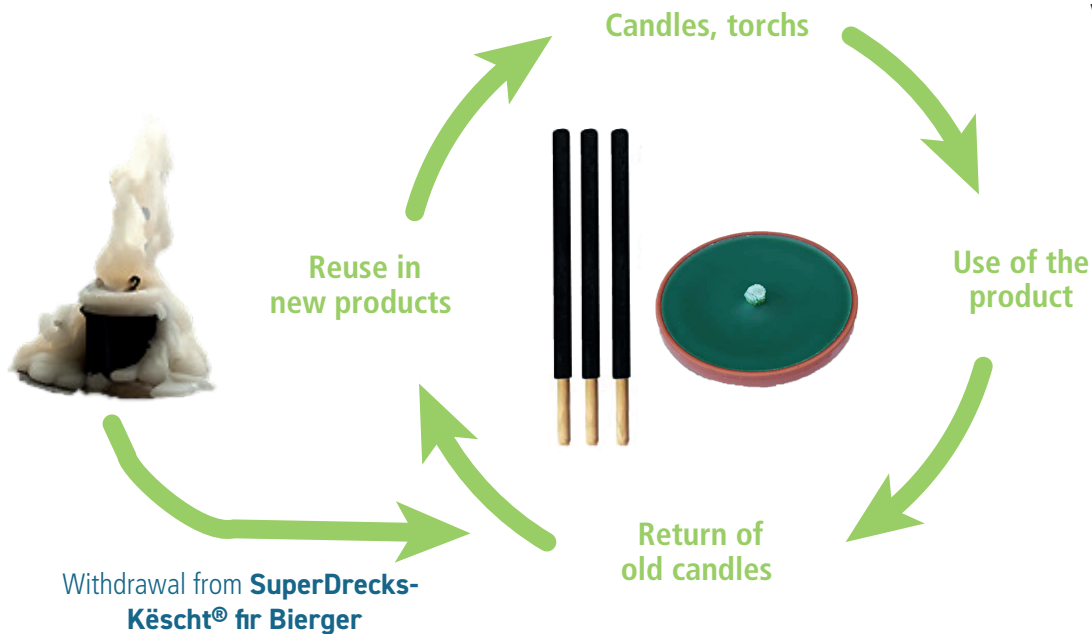

Return of candles (old wax) with subsequent reuse in new products (candles, torch, ...)

Producer: Kärzefabrik Peters
www.kaerzefabrik.lu

Resources potential:
Return of the products and reuse in the new production process

Return and reuse of candles for new products