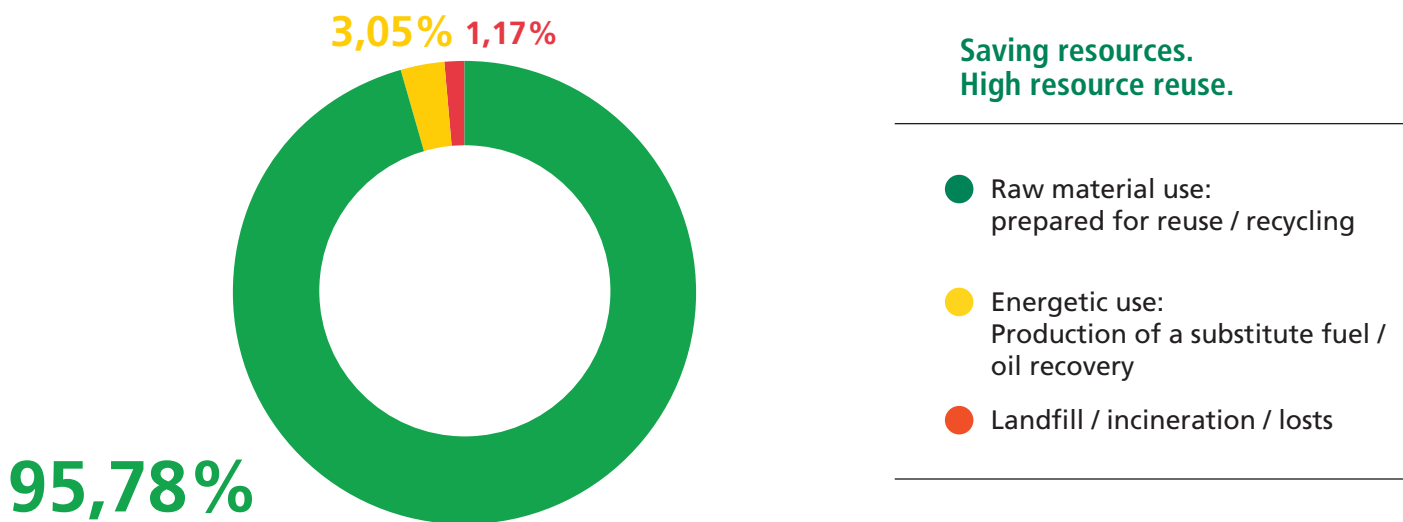

Return of candles (old wax) with subsequent reuse in new products (candles, torch, ...)

Producer: Kärzefabrik Peters
www.kaerzefabrik.lu

Resources potential:
Return of the products and reuse in the new production process